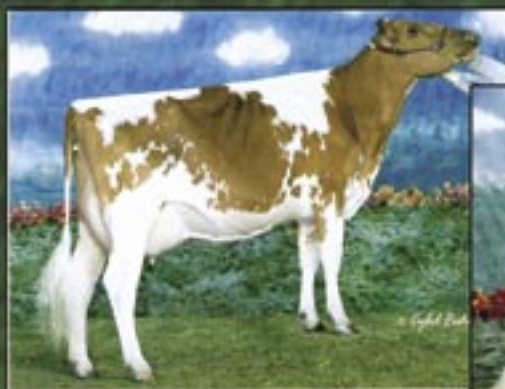

Offspring out of these cows Sell at the P&A Springtime Showcase II May 8, 2010 at the Farm! Sale starts at 6 p.m.!

Covey Farms Retrace Rae, EX95
9-10 365D 30,480M 3.6% 1,104F 2.7% 830P
Res. All-American Aged Cow 2004
Unanimous All-American 2003
Grand Champion Central National 2003

Royale Divide BBBK Greta, EX92
4-01 365D 21,440M 3.2% 692F 3.3% 705P
2nd 4-Year-Old Central National Show 2007
Res. All-American 4-Year-Old 2007

Covey Farms Forever Jade, EX98
3-05 365D 31,380M 3.3% 1038F 2.9% 909P
Res. All-American 4-Year-Old 2005
2nd 4-Year-Old Central National 2005
Res. All-American Sr. 3-Year-Old 2004
2nd Sr. 3-Year-Old
2004 Central National Show