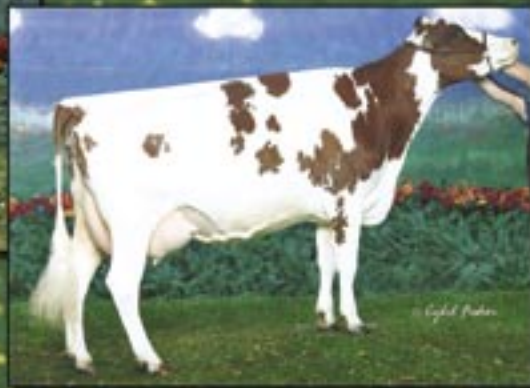

Covey Farms Harmony Jordan, EX92
Nom. All-American Jr. 3-Year-Old 2007
4-00 365D 28,854M 3.9% 1,076F 3.1% 902P

**Breeding age bulls and embryos for sale
out of these hot cow families and others
by the hottest matings.*

Tom, Sara, Kaleb, Cole & Carter Kruse

Home: 563.875.7495 Tom's Cell: 563.920.4901 Sara's Cell: 563.920.6084
4507 300th Ave / Dyersville, IA 42040

Fax: 563.584.8008 / pandaayrshires@gmail.com

P&A
SPRINGTIME
Showcase

P&A
AYRSHIRES