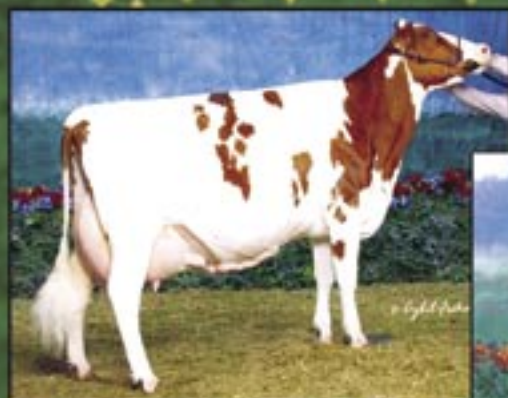

Offspring out of these cows Sell at the P&A Springtime Showcase II May 8, 2010 at the Farm! Sale starts at 6 p.m.!

Covey Farms Retrace Rae, EX95
9-10 365D 30,480M 3.6% 1,104F 2.7% 830P
Res. All-American Aged Cow 2004
Unanimous All-American 2003
Grand Champion Central National 2003

Royale Divide BBBK Greta, EX92
4-01 365D 21,440M 3.2% 692F 3.3% 705P
2nd 4-Year-Old Central National Show 2007
Res. All-American 4-Year-Old 2007

Covey Farms Forever Jade, EX98
3-05 365D 31,380M 3.3% 1038F 2.9% 909P
Res. All-American 4-Year-Old 2005
2nd 4-Year-Old Central National 2005
Res. All-American Sr. 3-Year-Old 2004
2nd Sr. 3-Year-Old
2004 Central National Show