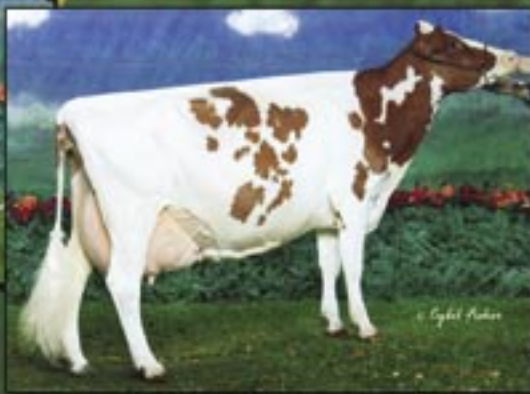

Offspring out of these cows Sell at the P&A Springtime Showcase II May 8, 2010 at the Farm! Sale starts at 6 p.m.!

Covey Farms Retrace Rae, EX95
9-10 365D 30,480M 3.6% 1,104F 2.7% 830P
Res. All-American Aged Cow 2004
Unanimous All-American 2003
Grand Champion Central National 2003

Royale Divide BBBK Greta, EX92
4-01 365D 21,440M 3.2% 692F 3.3% 705P
2nd 4-Year-Old Central National Show 2007
Res. All-American 4-Year-Old 2007

Covey Farms Forever Jade, EX98
3-05 365D 31,380M 3.3% 1038F 2.9% 909P
Res. All-American 4-Year-Old 2005
2nd 4-Year-Old Central National 2005
Res. All-American Sr. 3-Year-Old 2004
2nd Sr. 3-Year-Old
2004 Central National Show