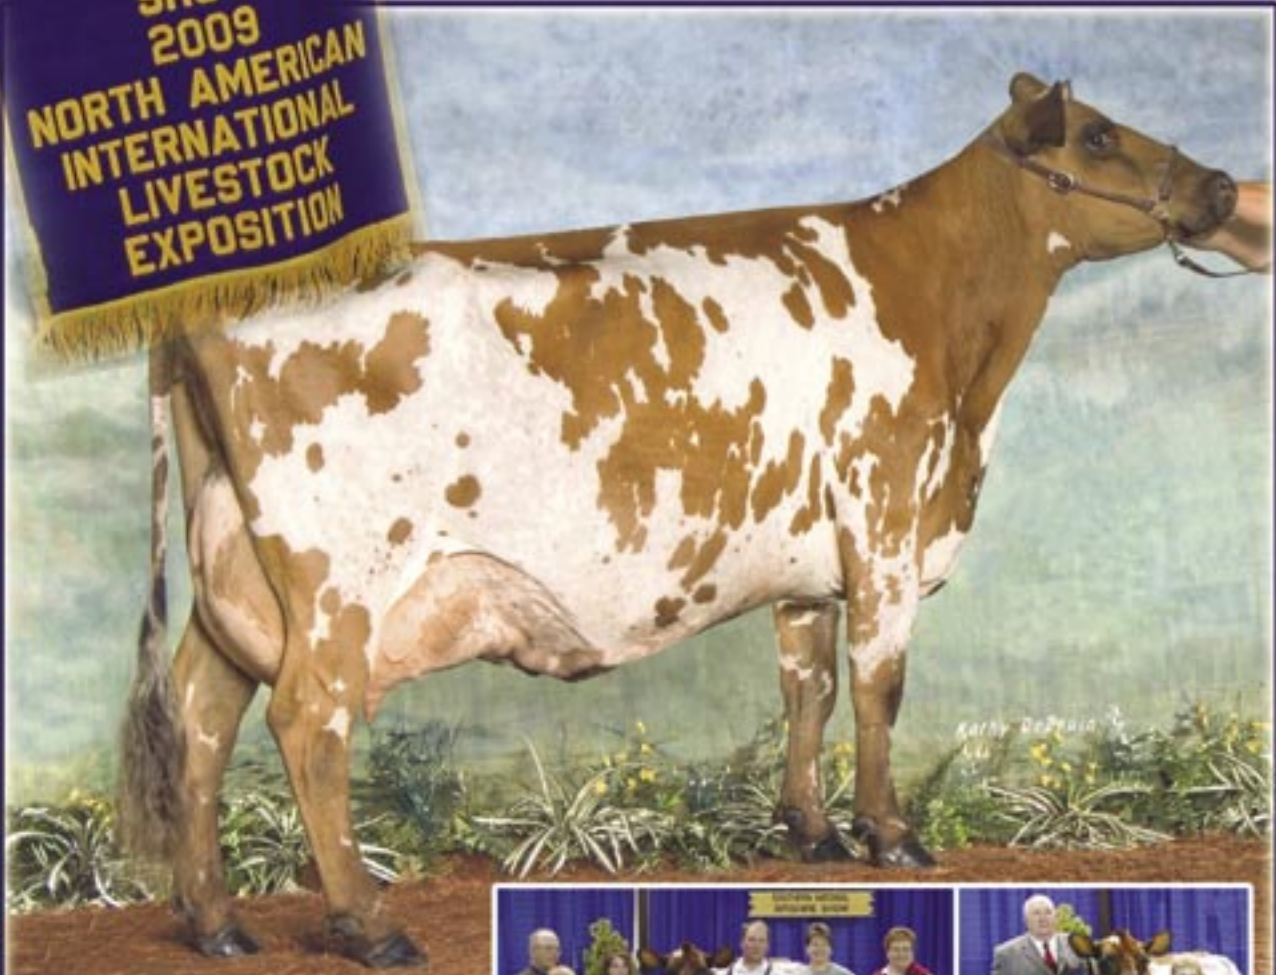

**GRAND
CHAMPION
FEMALE
SOUTHERN
NATIONAL
AYRSHIRE
SHOW
2009**

**NORTH AMERICAN
INTERNATIONAL
LIVESTOCK
EXPOSITION**

Mill Valley Farms

Proud of Our Champions . . . Kids & Cows!

Mill-Valley Rosel's Ginger

2009 Show Results
Grand Champion, Southern National
Open & Jr. Shows
1st Aged Cow, Internat'l Show at WDE
Grand Champion,
Ohio & Kentucky State Fairs

*We were proud of how well Trevor and Grace did in the Southern National Junior Show:
Grand Champion with the Aged Cow, 2nd place Fall Calf (2nd to the Junior Champion) and 4th Winter Calf*

Watch for our consignments to the Ohio & Kentucky National Spring Sales